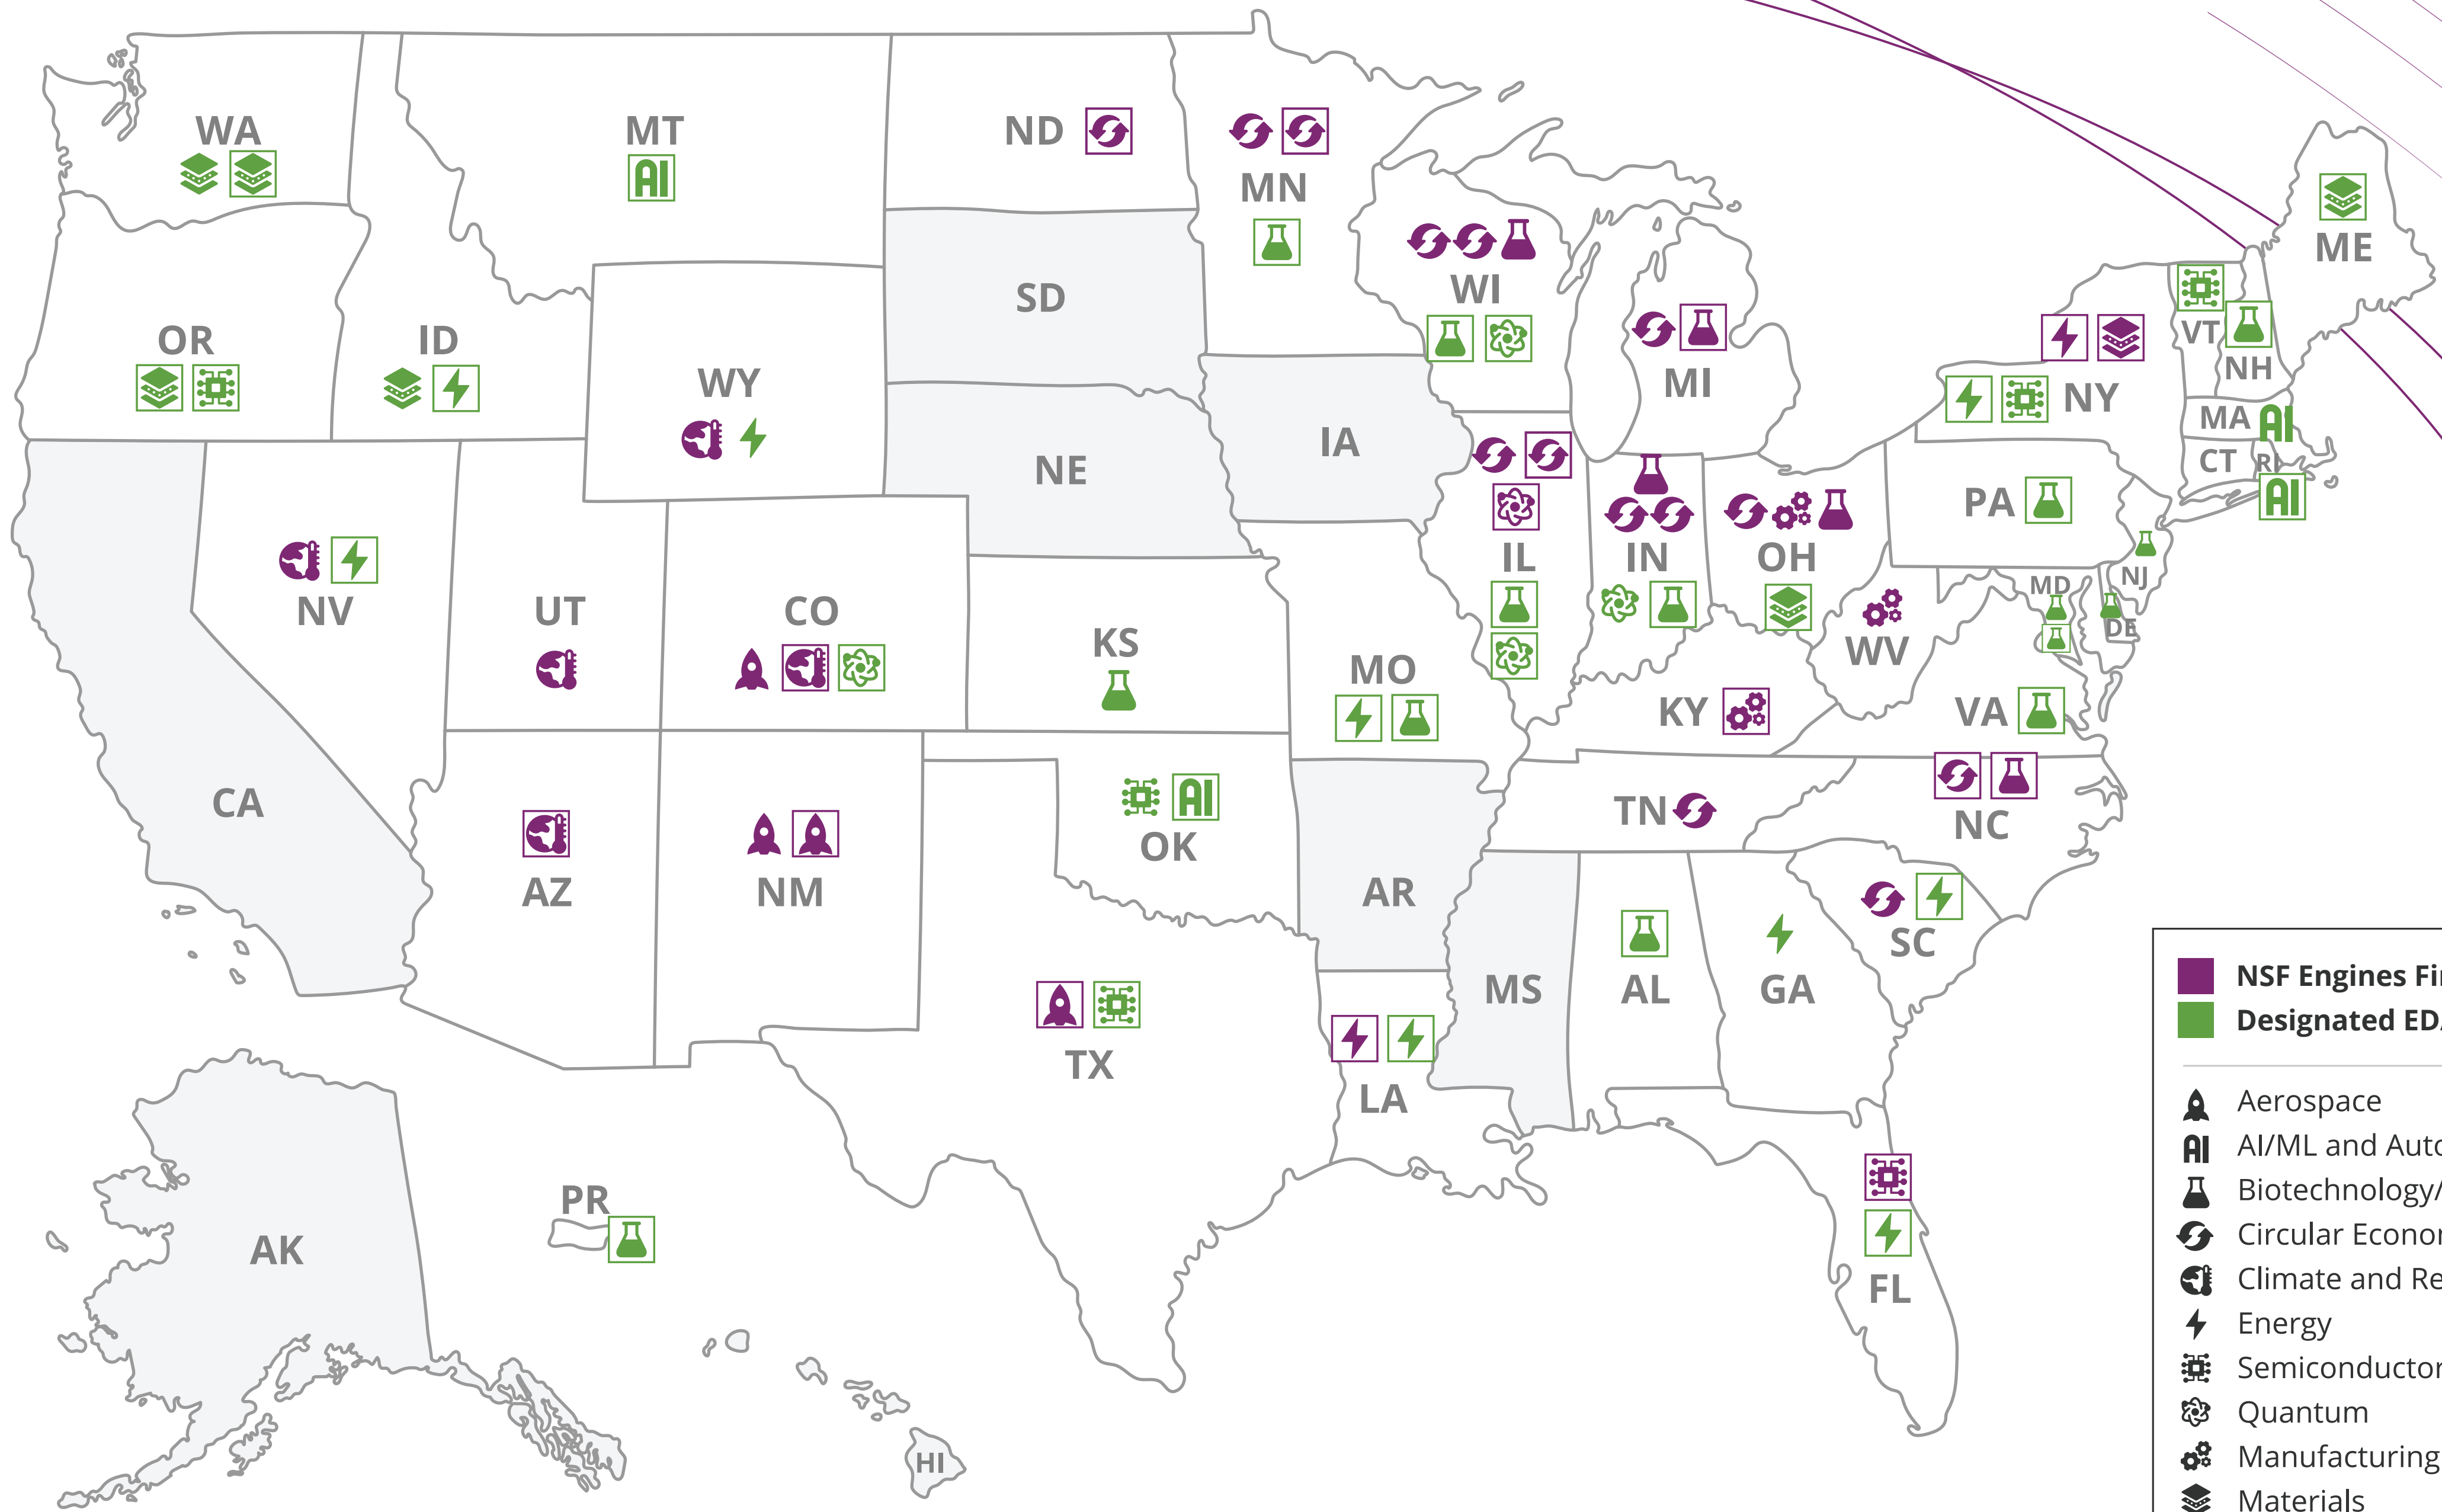

Overlay of NSF Engines Finalists and Designated EDA Tech Hubs

	NSF Engines Finalists
	Designated EDA Tech Hubs
	Aerospace
	AI/ML and Autonomy
	Biotechnology/Bioeconomy
	Circular Economy
	Climate and Resilience
	Energy
	Semiconductors
	Quantum
	Manufacturing
	Materials
	Headquarter

NSF Engines Finalists

AZ		MN		TN	
CO		NC		TX	
FL		ND		UT	
IL		NM		WI	
IN		NV		WV	
KY		NY		WY	
LA		OH			
MI		SC			

Designated EDA Tech Hubs

AL		LA		NV		TX	
CO		MA		NY		VA	
DE		MD		OH		VT	
FL		ME		OK		WA	
GA		MN		OR		WI	
ID		MO		PA		WY	
IL		MT		PR			
IN		NH		RI			
KS		NJ		SC			